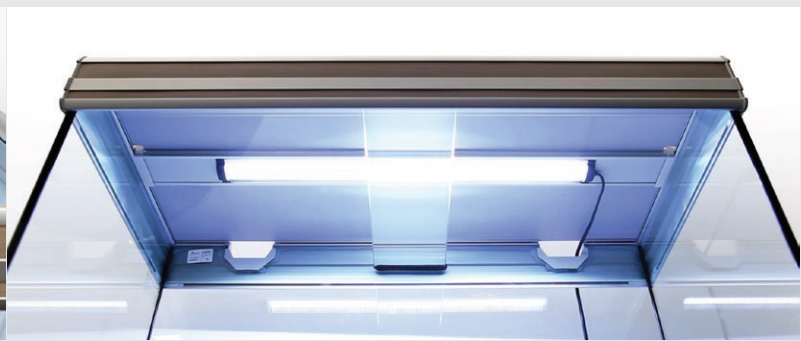

LED LIGHTING SYSTEM