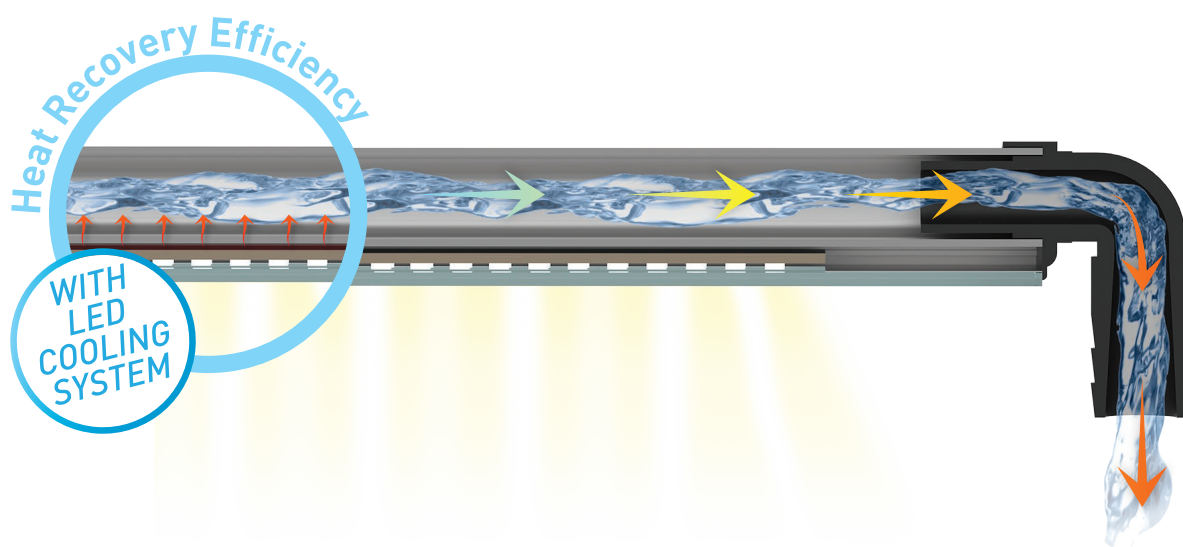

LED LIGHTING SYSTEM

LED technology ensures the high quality of the emitted light due to its high power, and the low voltage makes it safer. It also allows very low power consumption and guarantees a longer life for the lighting. All these advantages offer the fish and plant numerous benefits for their growth and well-being.

 secure	 economic	 ecologic	 low consumption
6800k	80 CRI	 FRESH	 SHRIMP

EASY LED H2O

LED LIGHTING SYSTEM

HIGH TECHNOLOGY

Energy savings...

50% lighting
50% water heating

Optionally, you can choose the EASY LED H2O with the lamp cooling system by the circulation of water within the equipment, extending the lifetime of the LED. Through this action, the water take advantage of the heat emitted by the LED and heats itself, reducing the need of the heater, saving energy. This system includes an EasyFlux® water pump.