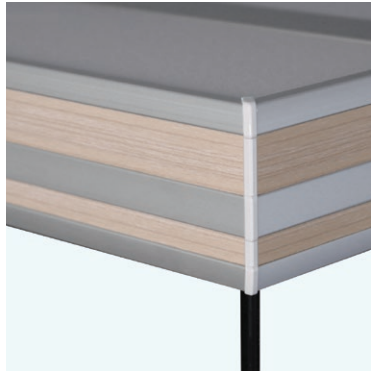

FEATURES

ALUMINIUM PROFILE

The Fusion range aquariums have aluminium profile, a great quality material that gives greater durability to the structure of the tank.

EASY ACCESS TO THE INTERIOR

The fixtures placed on top of the tank have a sliding system that allows them to be positioned at the ends, leaving a wide open space for easy access to the interior of the tank.