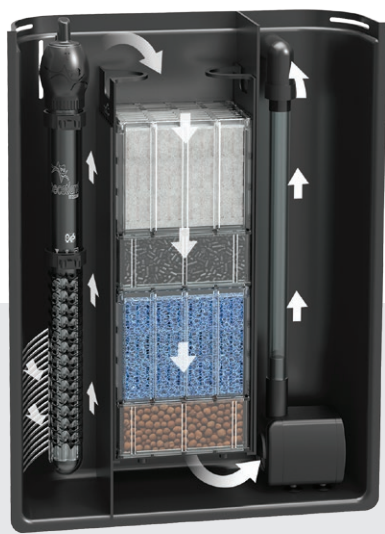

 secure	 economic	 ecologic	 low consumption
6800k	80 CRI	 FRESH	 SHRIMP

EASY LED H2O

LED LIGHTING SYSTEM

HIGH TECHNOLOGY

Energy savings...

50% lighting
50% water heating

Optionally, you can choose the EASY LED H2O with the lamp cooling system by the circulation of water within the equipment, extending the lifetime of the LED. Through this action, the water take advantage of the heat emitted by the LED and heats itself, reducing the need of the heater, saving energy. This system includes an EasyFlux® water pump.

EASYBOX®

EASY BOX®

FILTER CARTRIDGES

EasyBox Fiber

Highly effective as a pre-filter, retaining the smaller polluting particles of the water of your aquarium.
Weekly recommended replacement.

EasyBox Coarse Foam