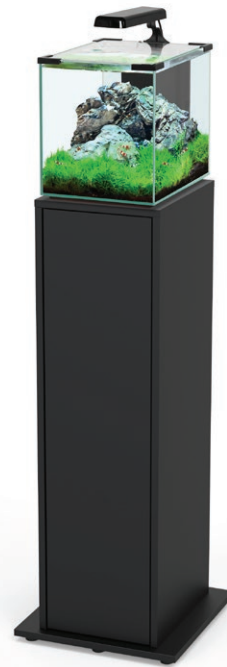

NANO CUBIC 20

DATA SHEET | FICHA TÉCNICA | FICHE TECHNIQUE | REGISTRO TÉCNICO | DATENBLATT | SCHEDA TECNICA

DIMENSIONS | DIMENSÕES | DIMENSIONES | ABMESSUNGEN | DIMENSIONI (LxWxH)

AQUARIUM

Aquarium (with LED): 25,5x32,5x35cm
Aquarium (without LED): 25,5x32,5x29,5cm
Aquarium Weight: 7Kg
Package: 26x33x29cm
Package Weight: 0,4Kg
Volume: 29L | Capacity: 17L

CABINET

Cabinet: 38,5x38x100cm
Cabinet Weight: 16Kg
Maximum Weight: 40Kg
Package: 96x40x14cm
Package Weight: 0,8Kg

PALLET

Quantity Per Pallet: 72 Aquariums
Pallet Size: 1,20x1,03m
Pallets Per Truck: 26 Pallets
Pallet Weight: 547Kg